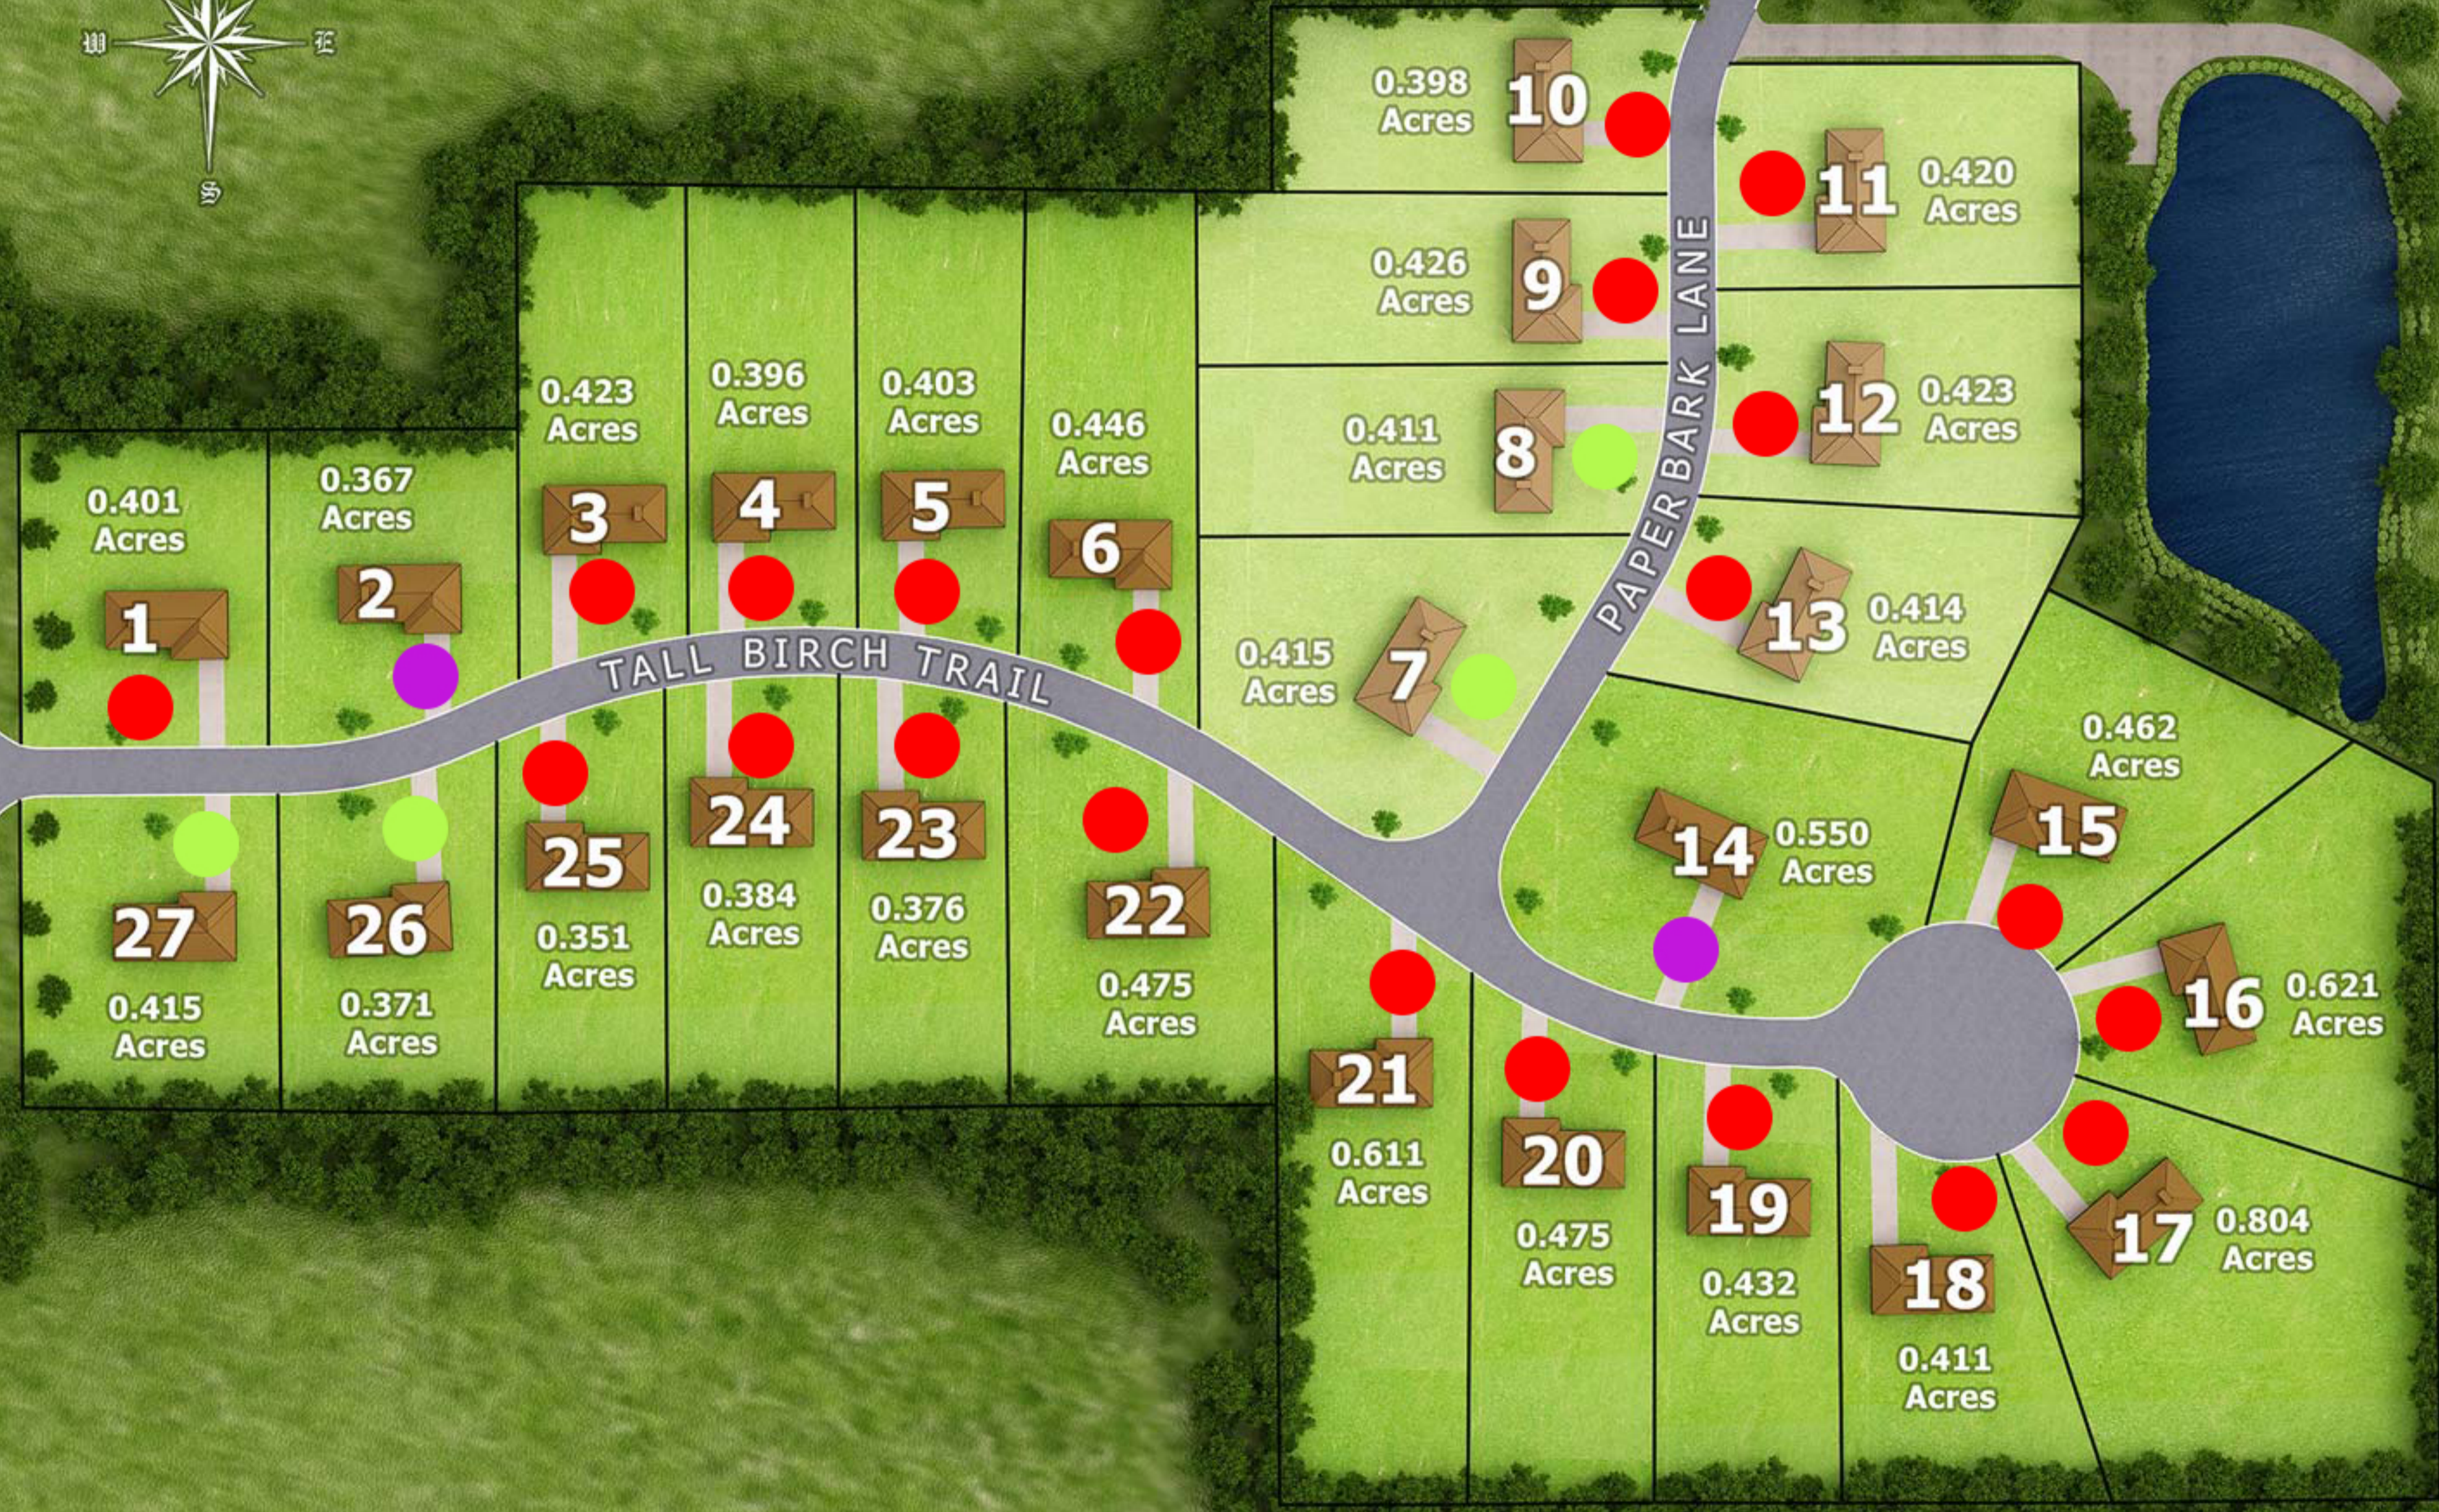

WEBSTER ROAD

TALL BIRCH TRAIL

PAPER BARK LANE

Legend

- Phase 1 Lots
- Phase 2 Lots

- RESERVED
- SOLD
- SPEC HOME
- AVAILABLE