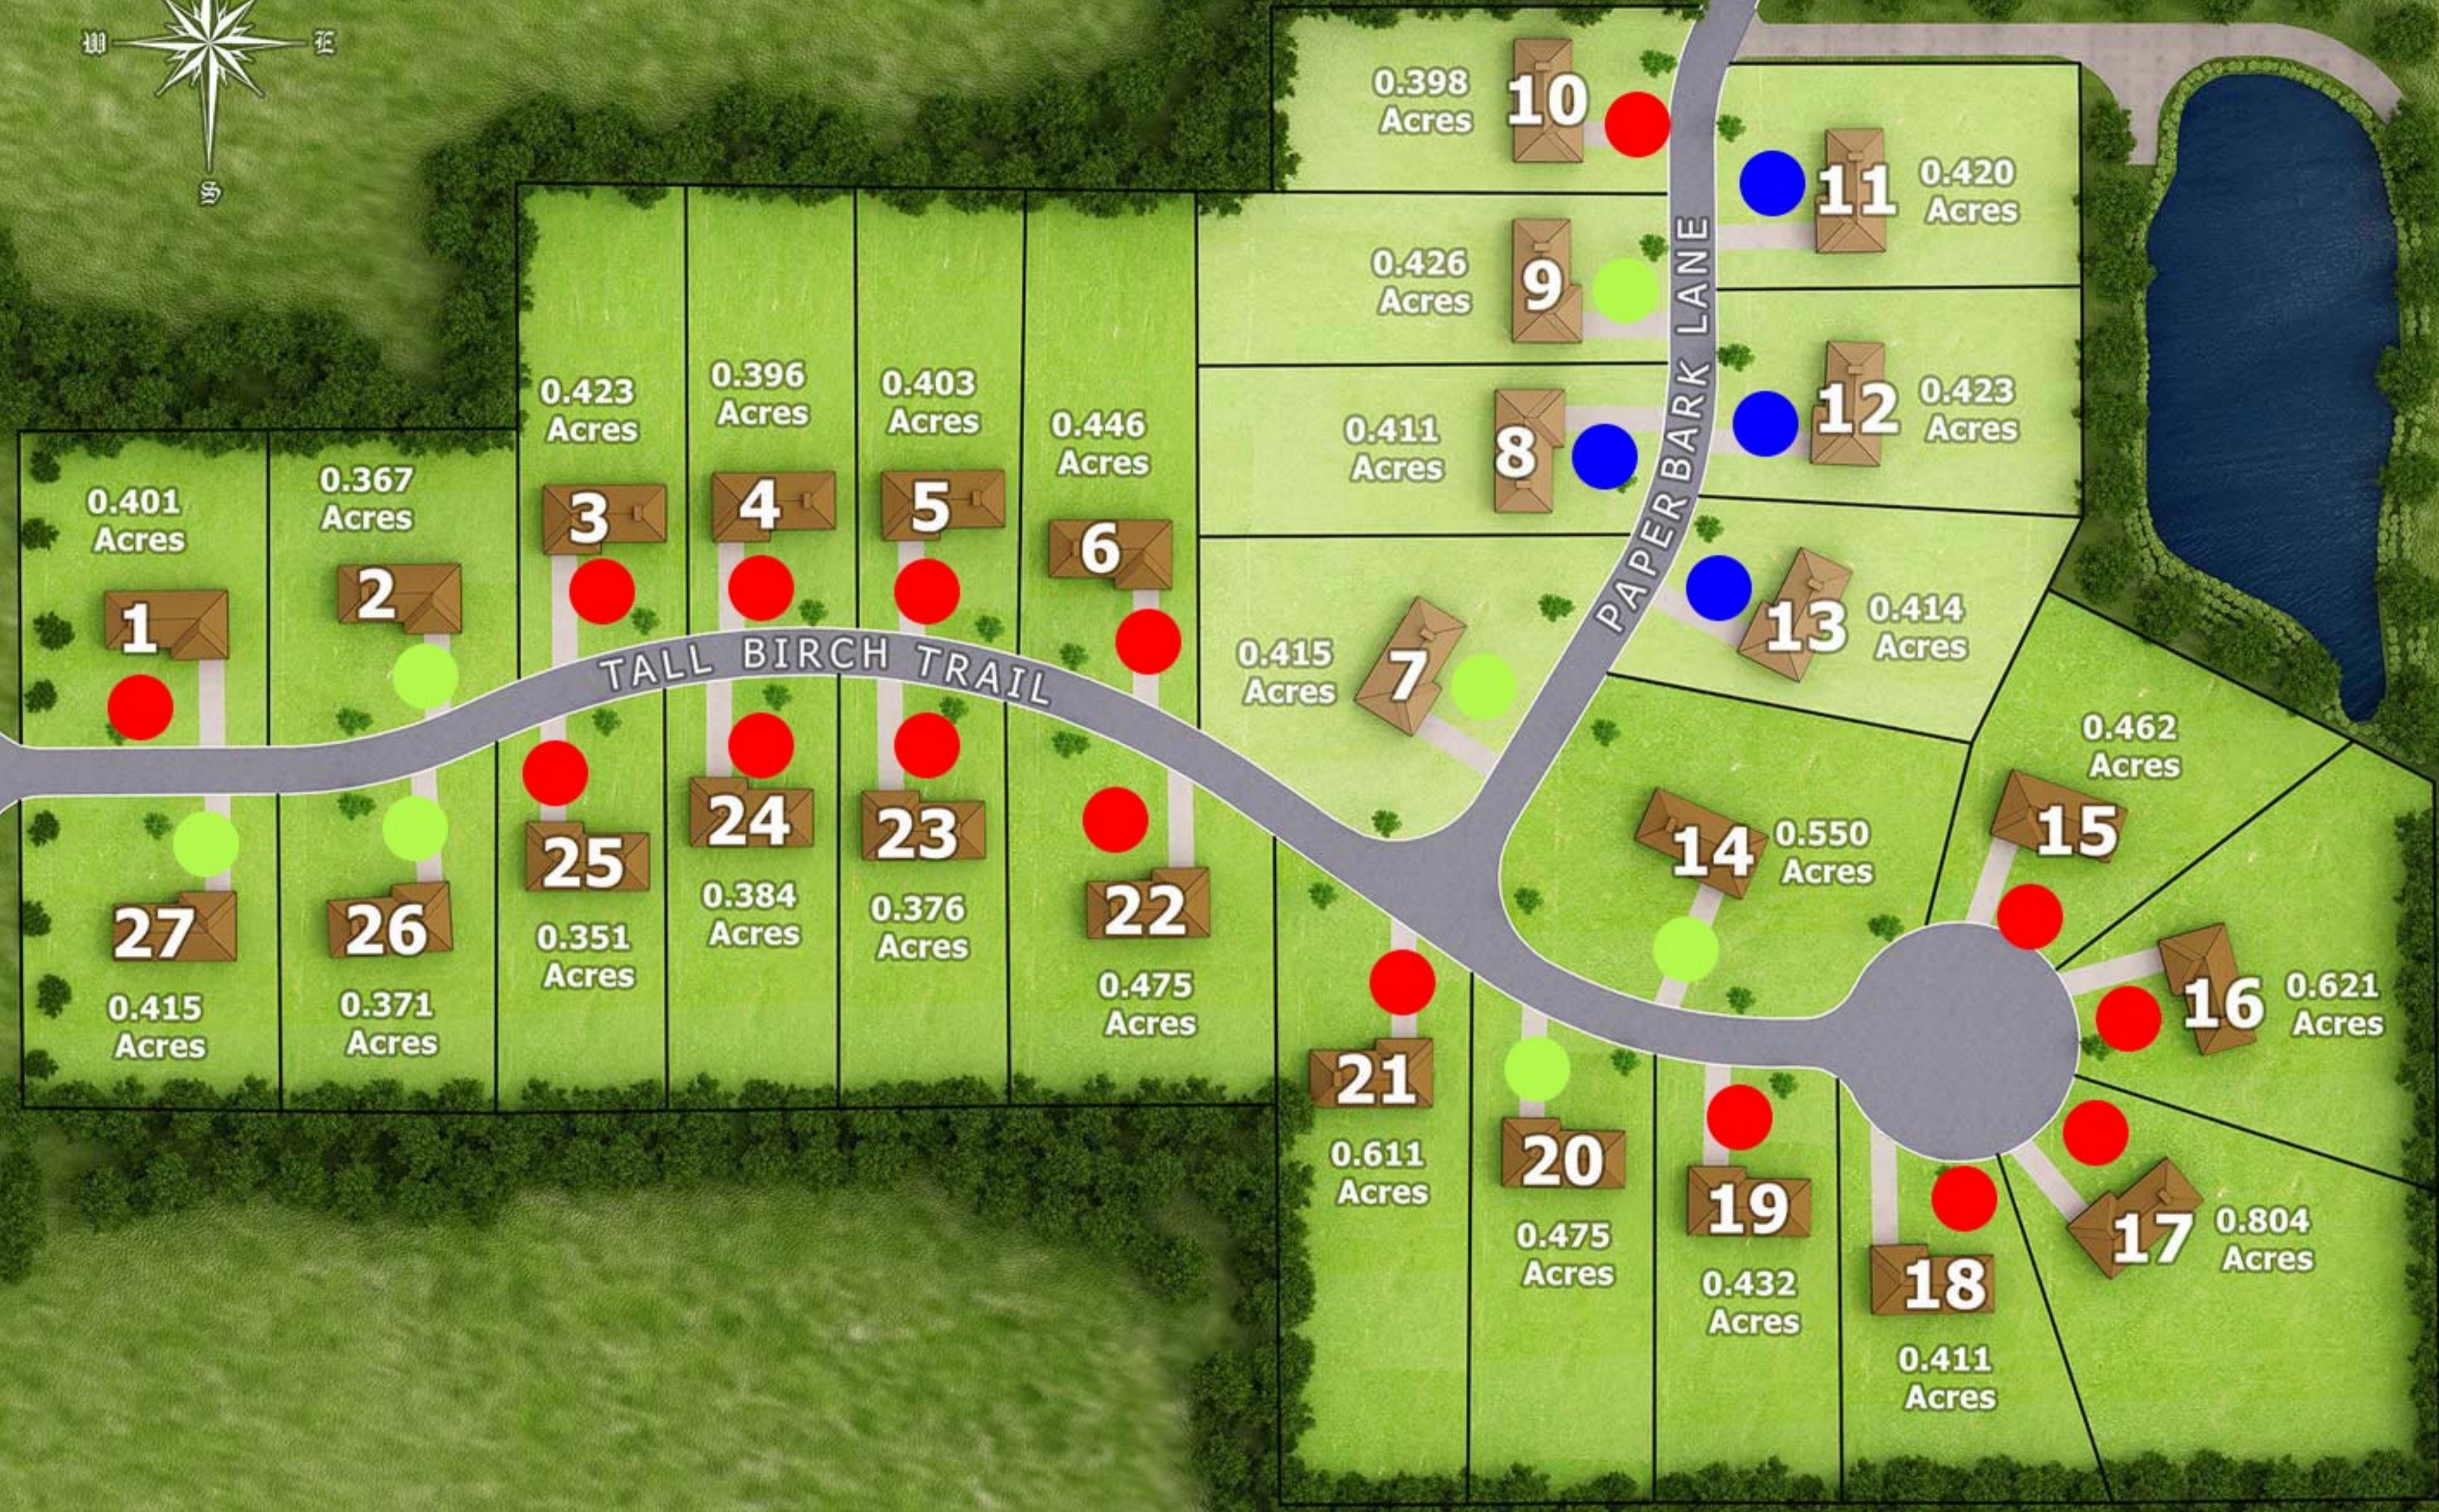

WEBSTER ROAD

TALL BIRCH TRAIL

PAPER BARK LANE

Legend

- Phase 1 Lots
- Phase 2 Lots

- RESERVED
- SOLD
- SPEC HOME
- AVAILABLE