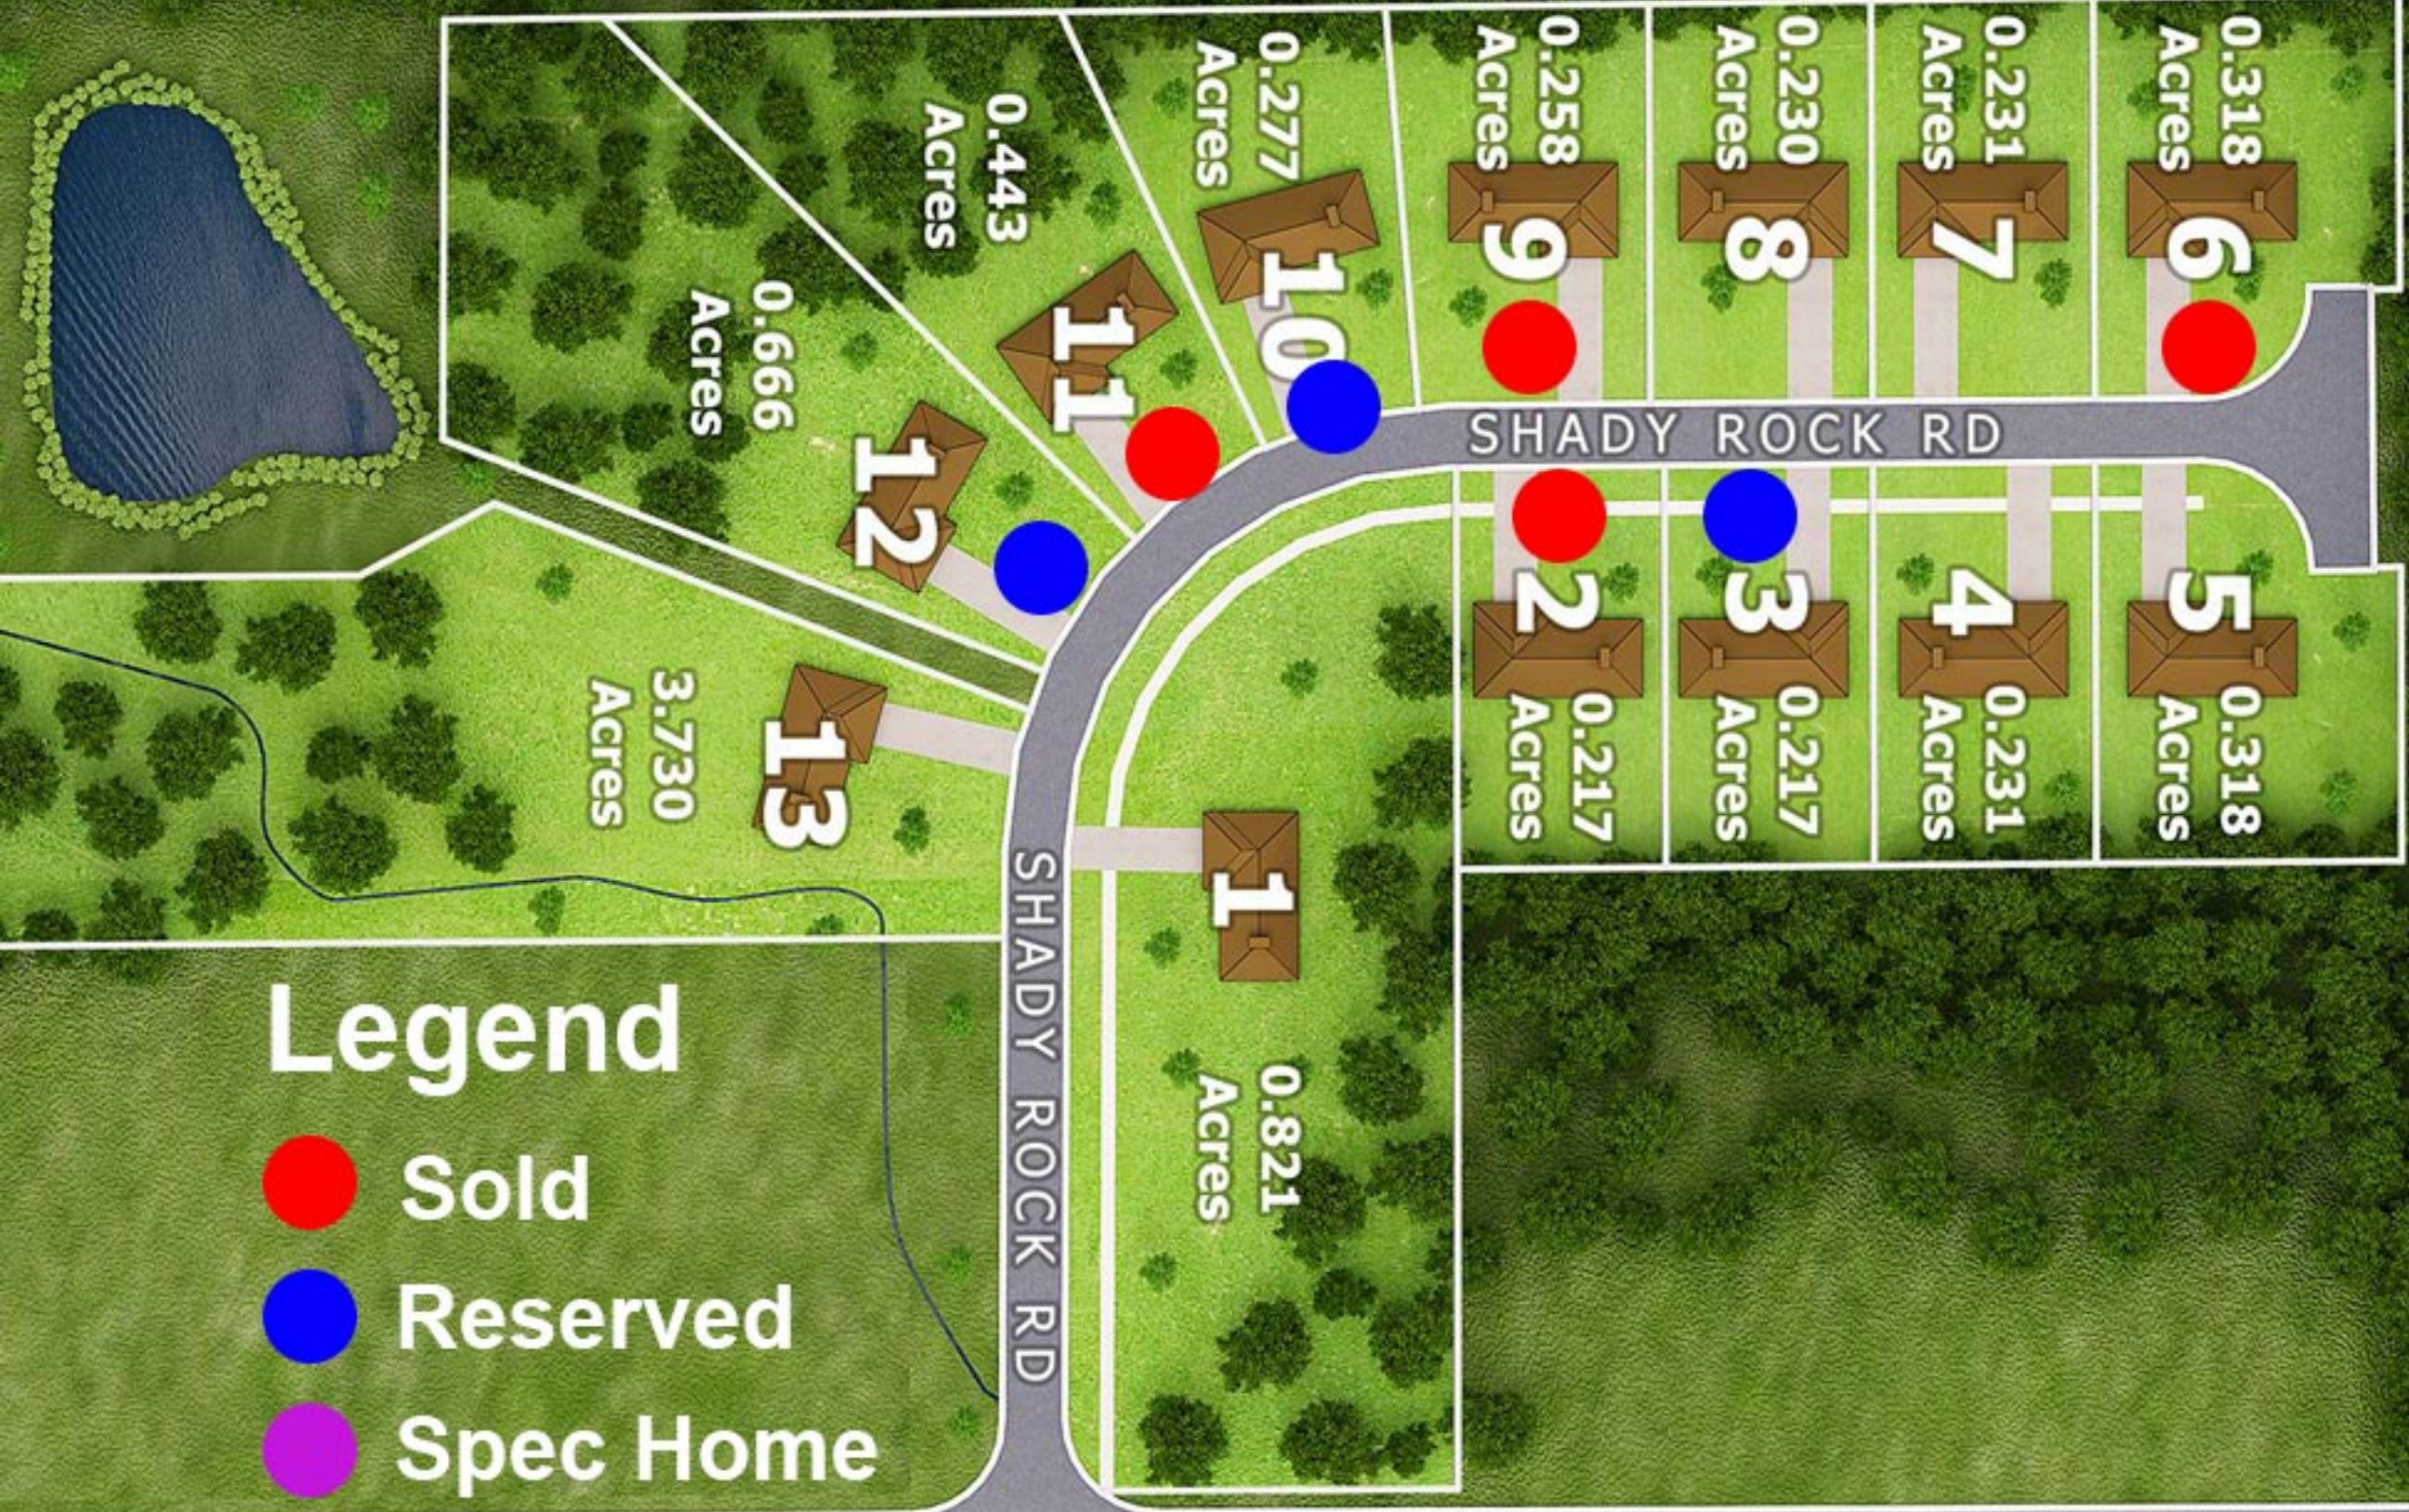

Green Space

Town of Penfield Green Space

Legend

-  Sold
-  Reserved
-  Spec Home

SCRIBNER RD