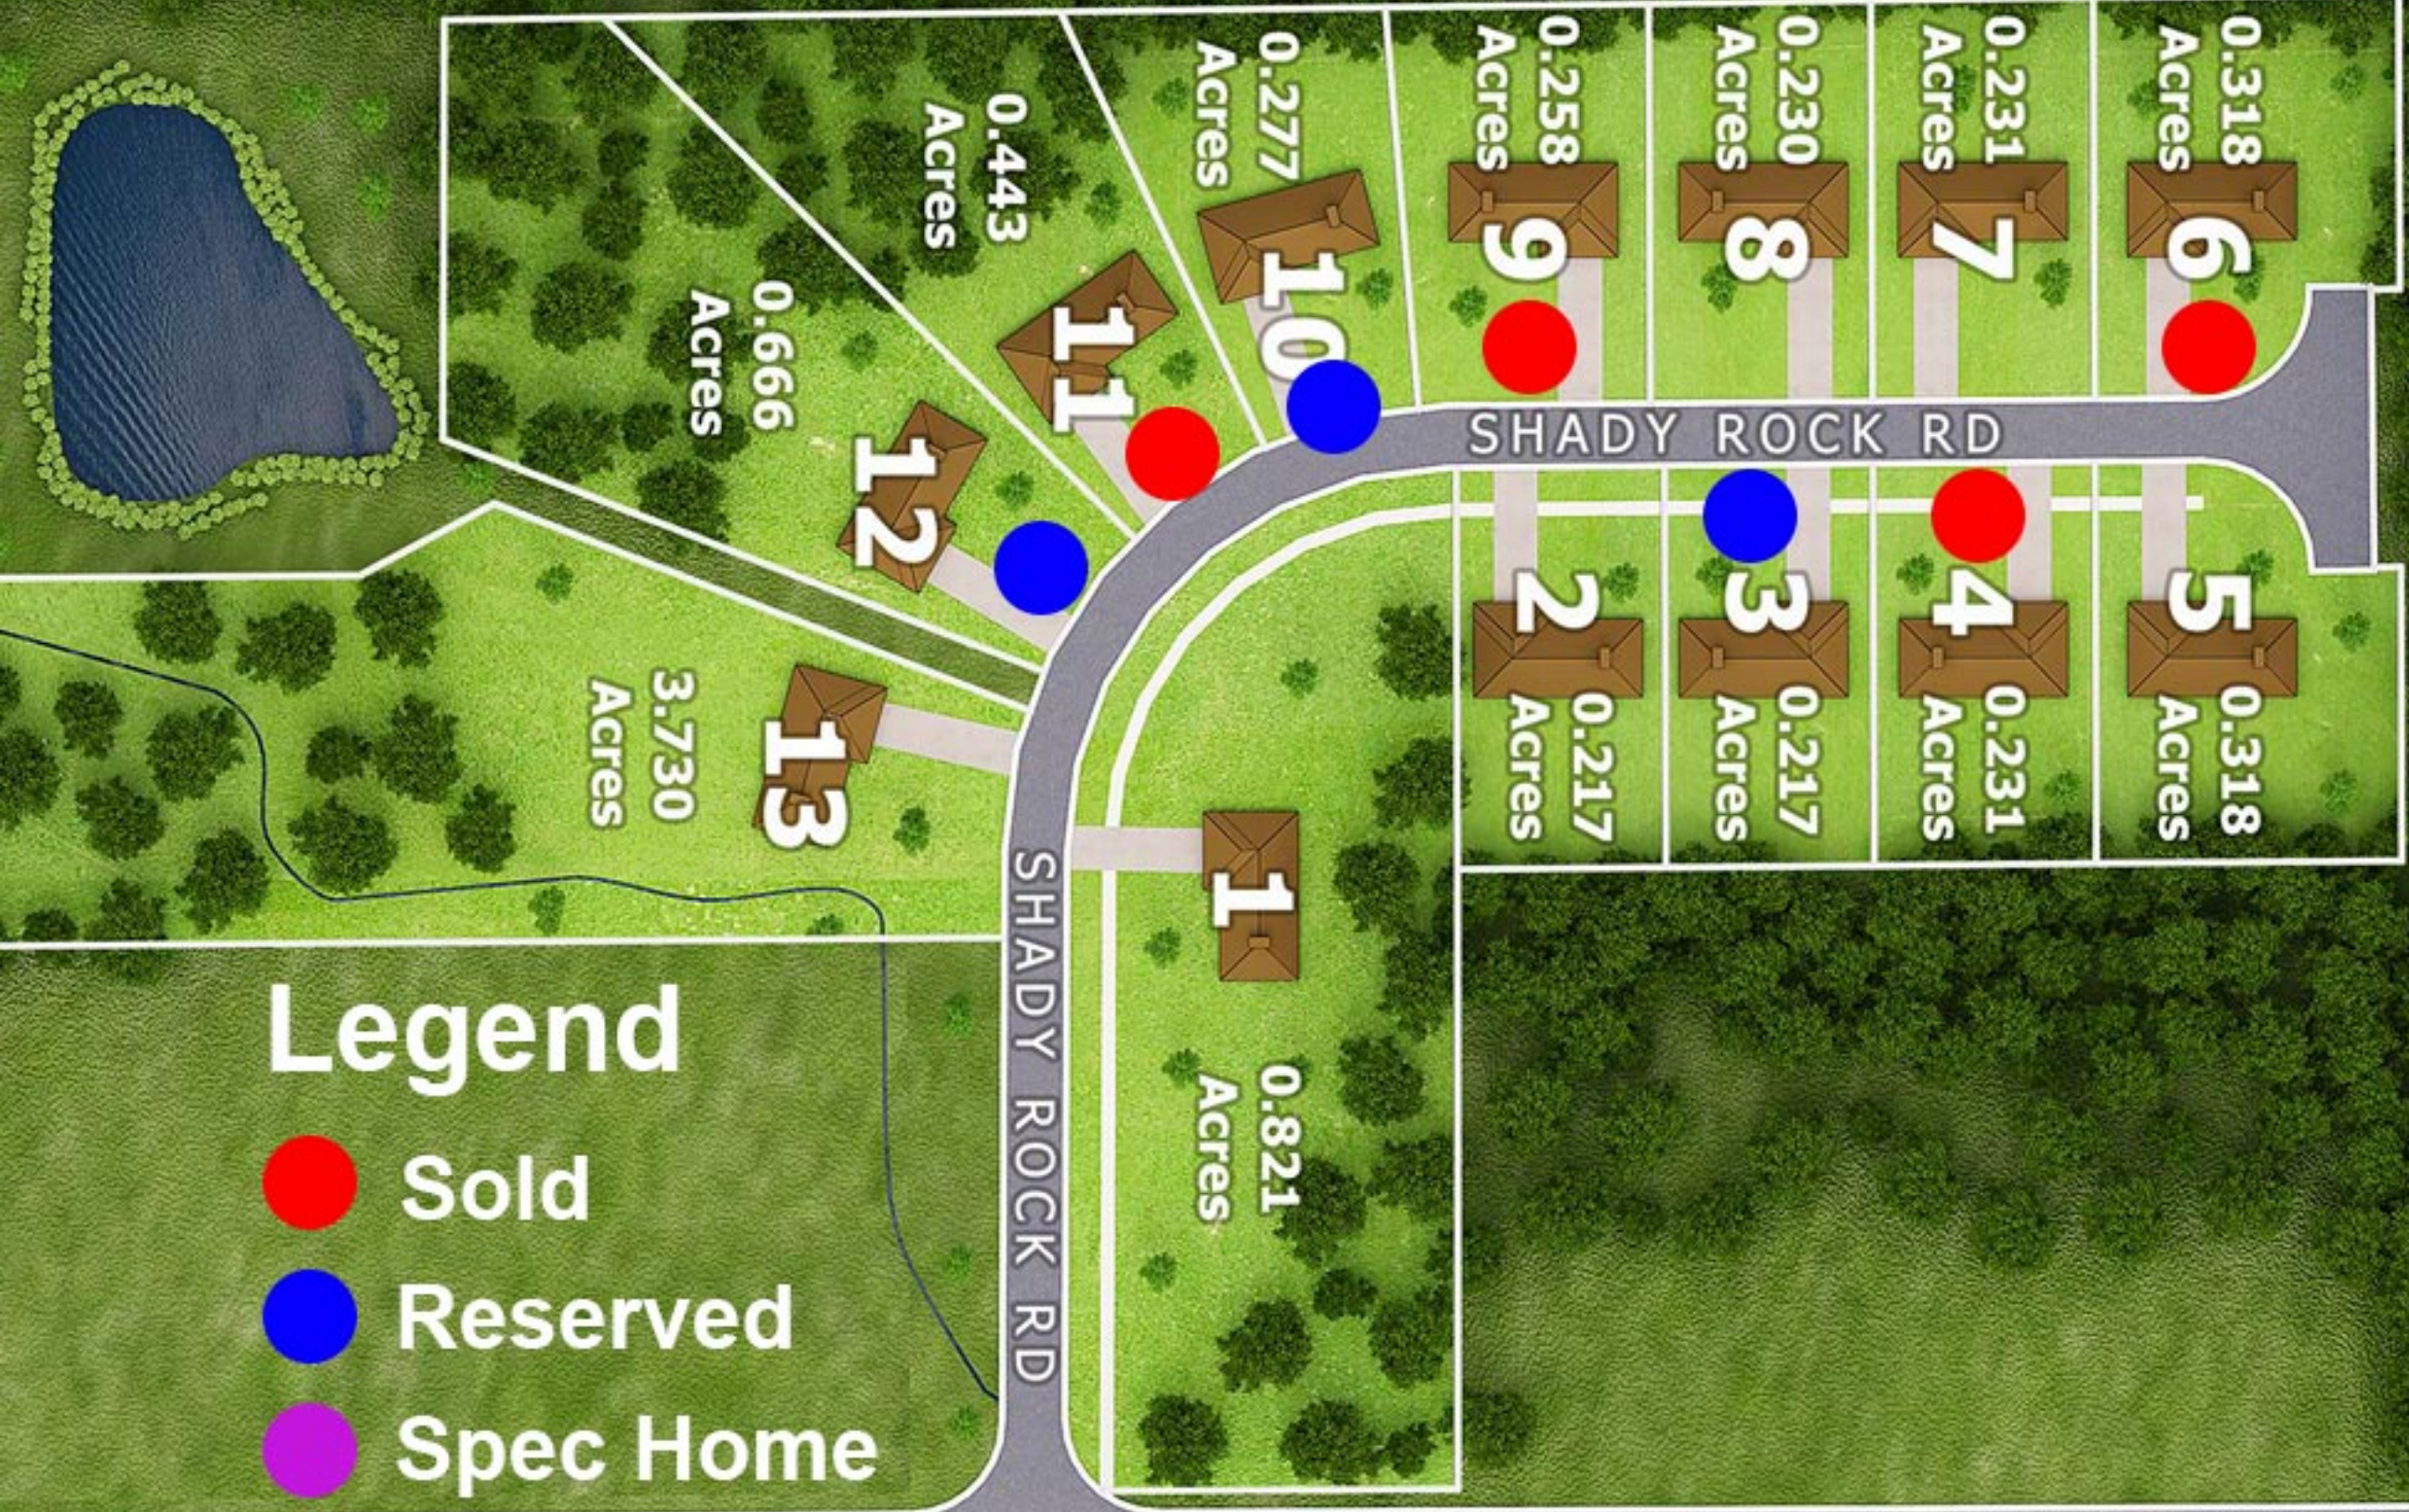

Green Space

Town of Penfield Green Space

# Legend

Sold

Reserved

Spec Home

SCRIBNER RD

SHADY ROCK RD

SHADY ROCK RD