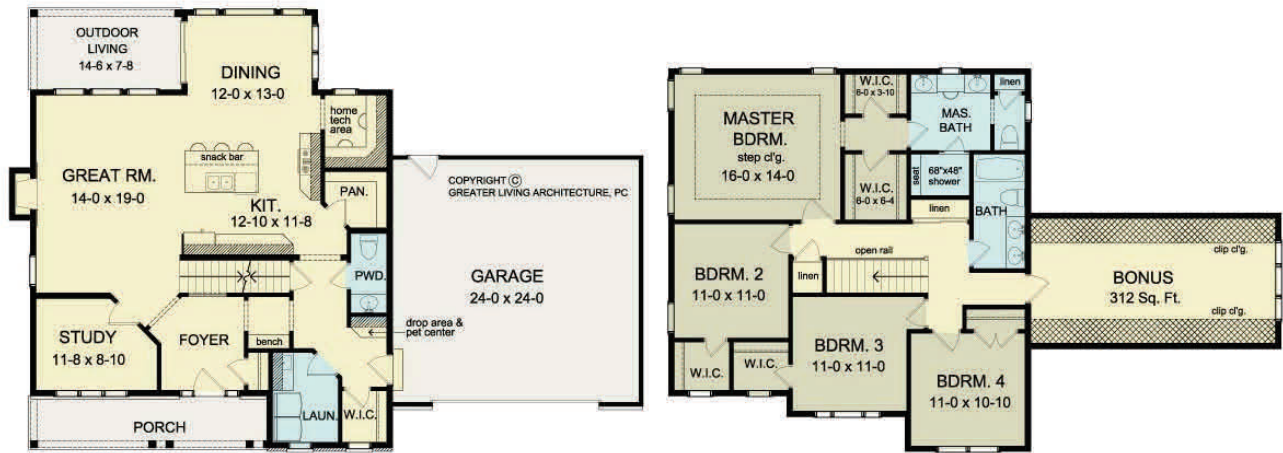

## THE ST. GEORGE

www.greaterliving.com

© Copyright 2011

\*\*\* Images shown may differ from final construction documents. \*\*\*

FIRST FLOOR	1176 sq.ft.	<b>9'-0" First Floor Ceiling Height</b>	WIDTH	<b>58' 8"</b>
SECOND FLOOR	1172 sq.ft.		DEPTH	<b>42' 0"</b>
TOTAL	2348 sq.ft.		PROJECT	<b>15206</b>