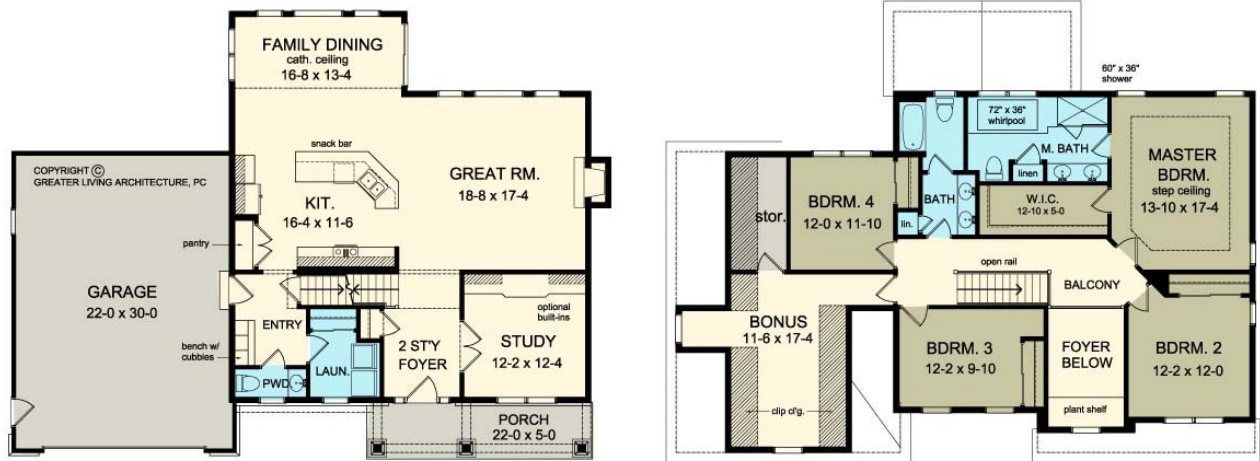

**THE NEWCASTLE**

www.greaterliving.com

© Copyright 2014

\*\*\* Images shown may differ from final construction documents. \*\*\*

FIRST FLOOR	1257 sq.ft.	<b>9'-0" First Floor Ceiling Height</b>	WIDTH	<b>57' 8"</b>
SECOND FLOOR	1215 sq.ft.		DEPTH	<b>44' 6"</b>
TOTAL	2472 sq.ft.		PROJECT	<b>15274</b>