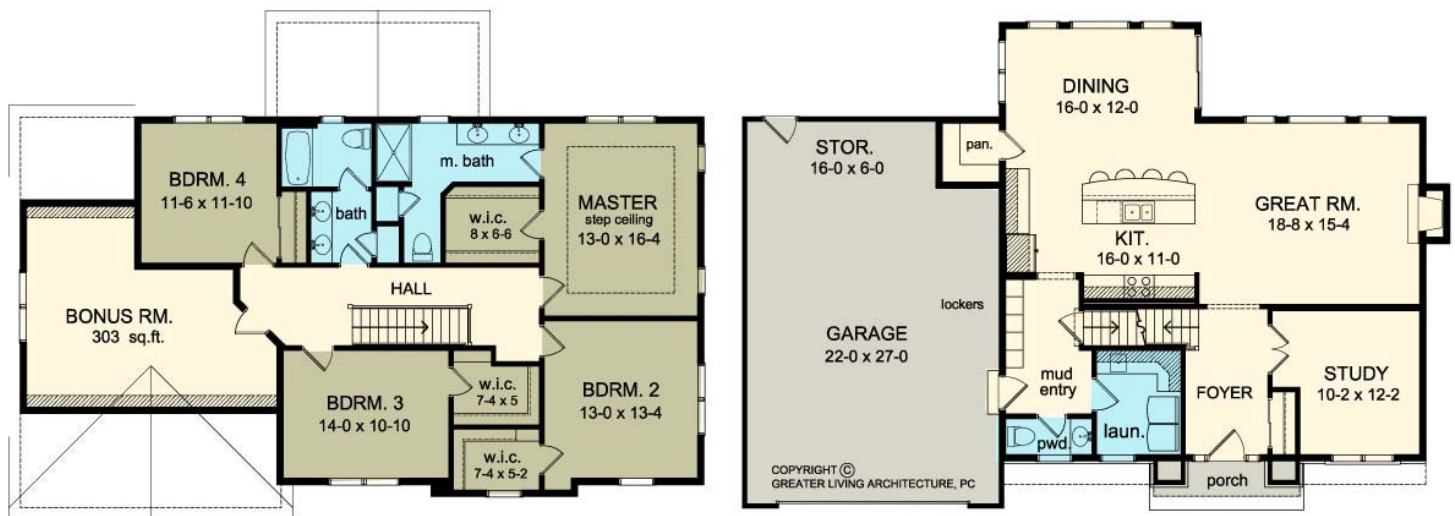

## THE WESTFIELD

www.greaterliving.com

© Copyright 2014

\*\*\* Images shown may differ from final construction documents. \*\*\*

FIRST FLOOR	1180 sq.ft.	<b>9'-0" First Floor Ceiling Height</b>	WIDTH	<b>57' 8"</b>
SECOND FLOOR	1299 sq.ft.		DEPTH	<b>41' 0"</b>
TOTAL	2479 sq.ft.		PROJECT	<b>15300</b>