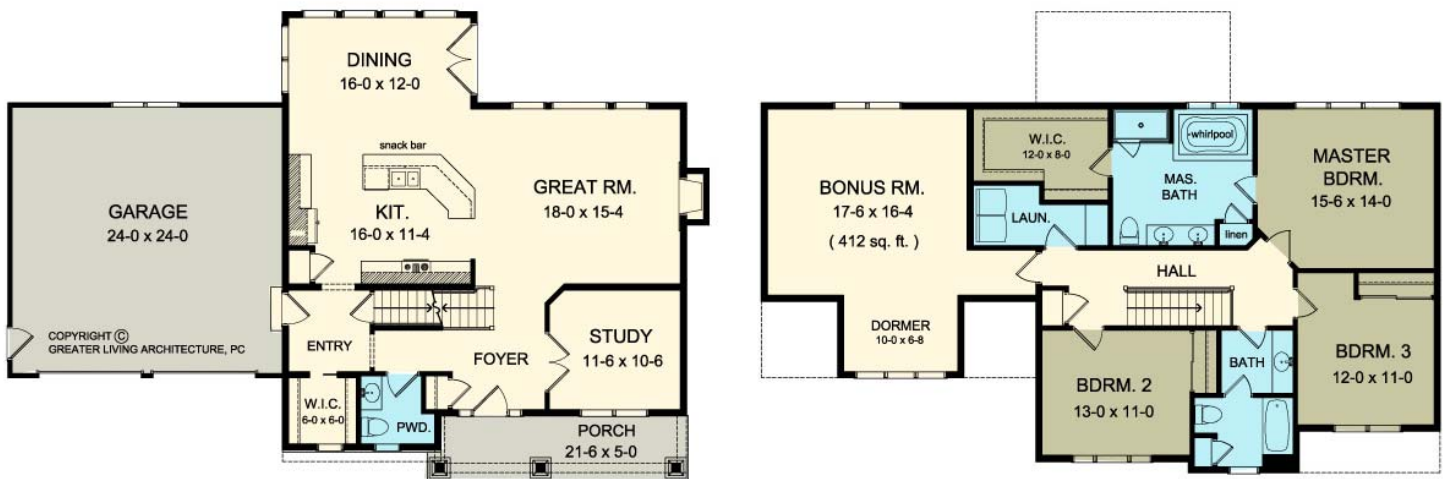

THE SYCAMORE

www.greaterliving.com

© Copyright 2015

*** Images shown may differ from final construction documents. ***

FIRST FLOOR	1143 sq.ft.	9'-0" First Floor Ceiling Height	WIDTH	59' 4"
SECOND FLOOR	1161 sq.ft.		DEPTH	40' 10"
TOTAL	2304 sq.ft.		PROJECT	15229C