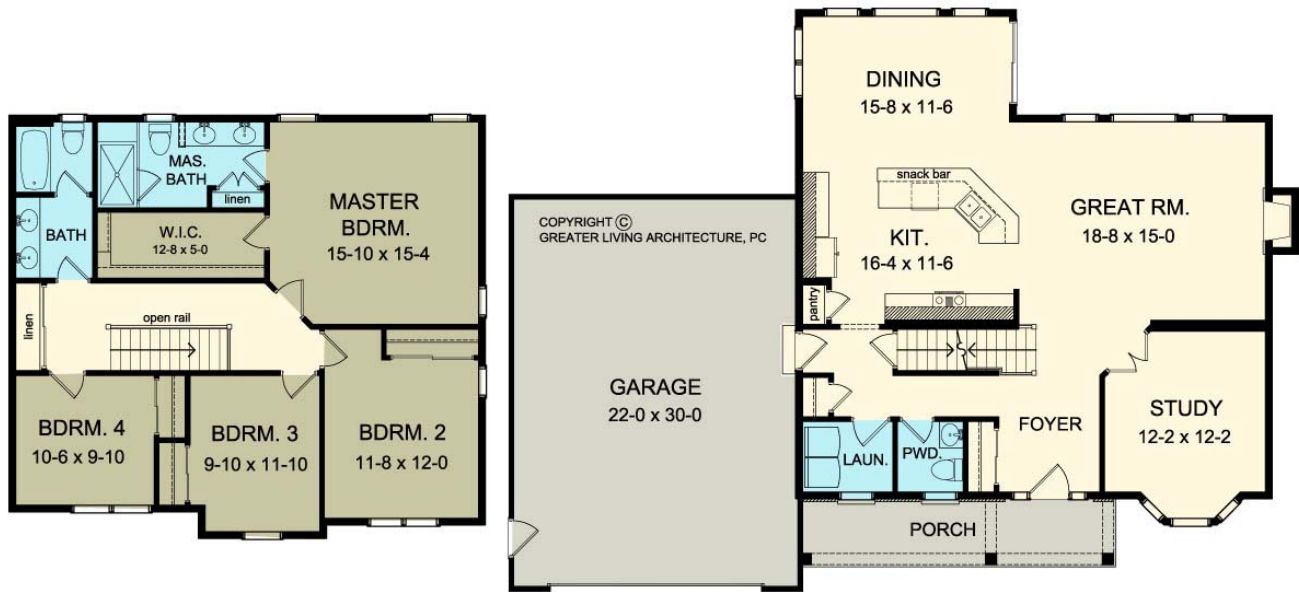

## THE STONEBRIDGE

www.greaterliving.com

© Copyright 2013

\*\*\* Images shown may differ from final construction documents. \*\*\*

FIRST FLOOR	1189 sq.ft.	<b>9'-0" First Floor Ceiling Height</b>	WIDTH	<b>57' 8"</b>
SECOND FLOOR	1111 sq.ft.		DEPTH	<b>42' 0"</b>
TOTAL	2300 sq.ft.		PROJECT	<b>15073A6</b>