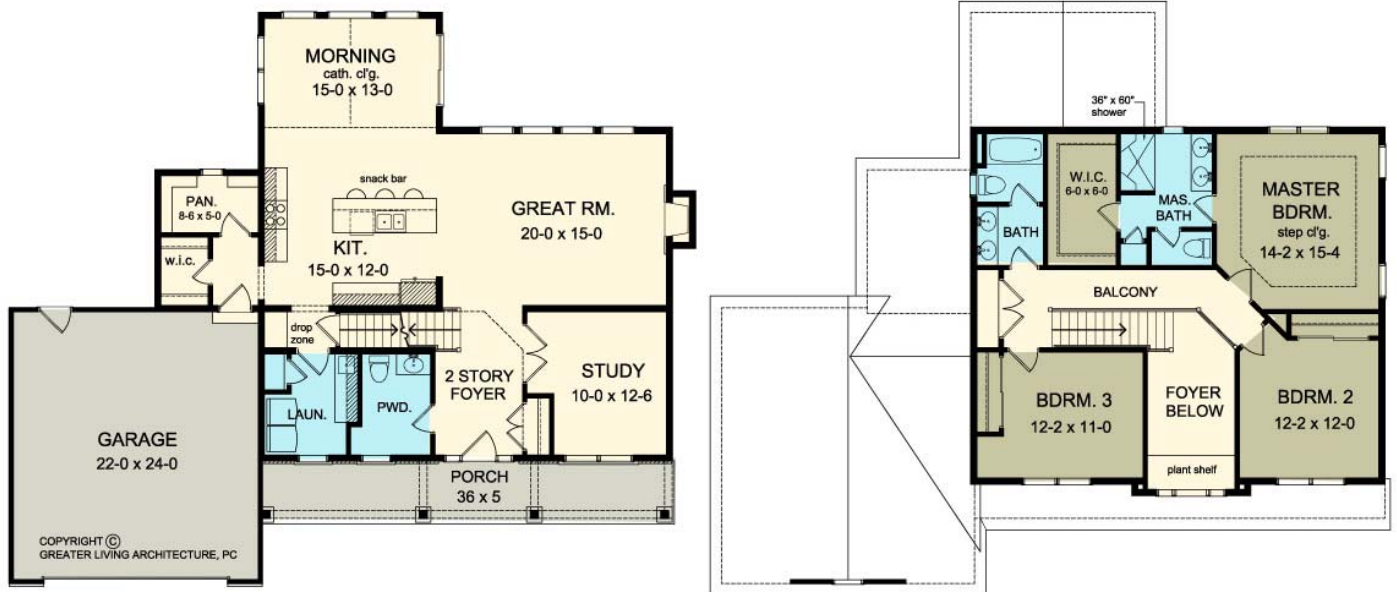

THE PENDLETON

www.greaterliving.com

© Copyright 2014

**** Images shown may differ from final construction documents. ***

FIRST FLOOR	1315 sq.ft.	9'-0" First Floor Ceiling Height	WIDTH	57' 8"
SECOND FLOOR	1014 sq.ft.		DEPTH	49' 8"
TOTAL	2329 sq.ft.		PROJECT	15073A8