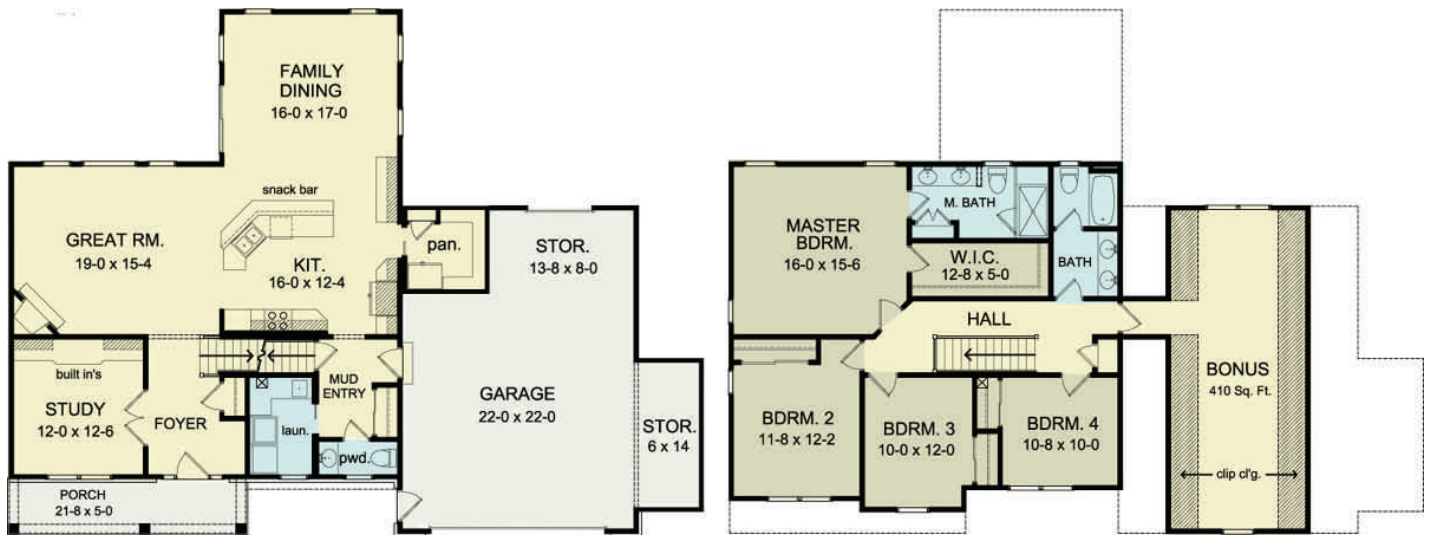

THE MOKENA

www.greaterliving.com

© Copyright 2010

FIRST FLOOR	1341 sq.ft.	9'-0" First Floor Ceiling Height	WIDTH	63' 8"
SECOND FLOOR	1111 sq.ft.		DEPTH	48' 0"
TOTAL	2452 sq.ft.		PROJECT	150730