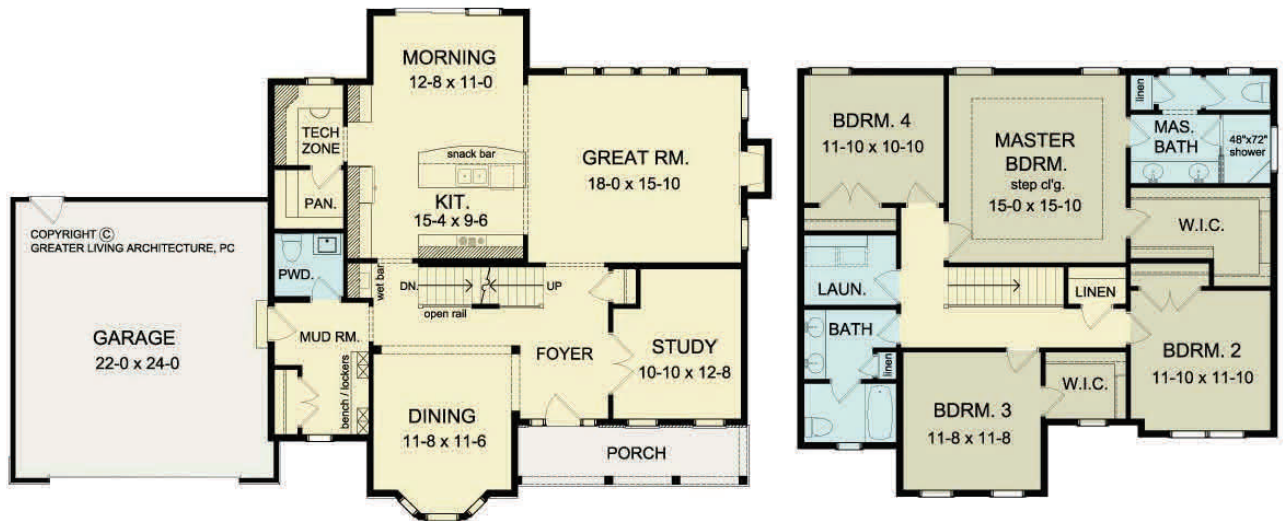

THE CHAUTAUQUA

www.greaterliving.com

© Copyright 2011

*** Images shown may differ from final construction documents. ***

FIRST FLOOR	1370 sq.ft.	9'-0" First Floor Ceiling Height	WIDTH	62' 0"
SECOND FLOOR	1314 sq.ft.		DEPTH	41' 0"
TOTAL	2684 sq.ft.		PROJECT	15208B